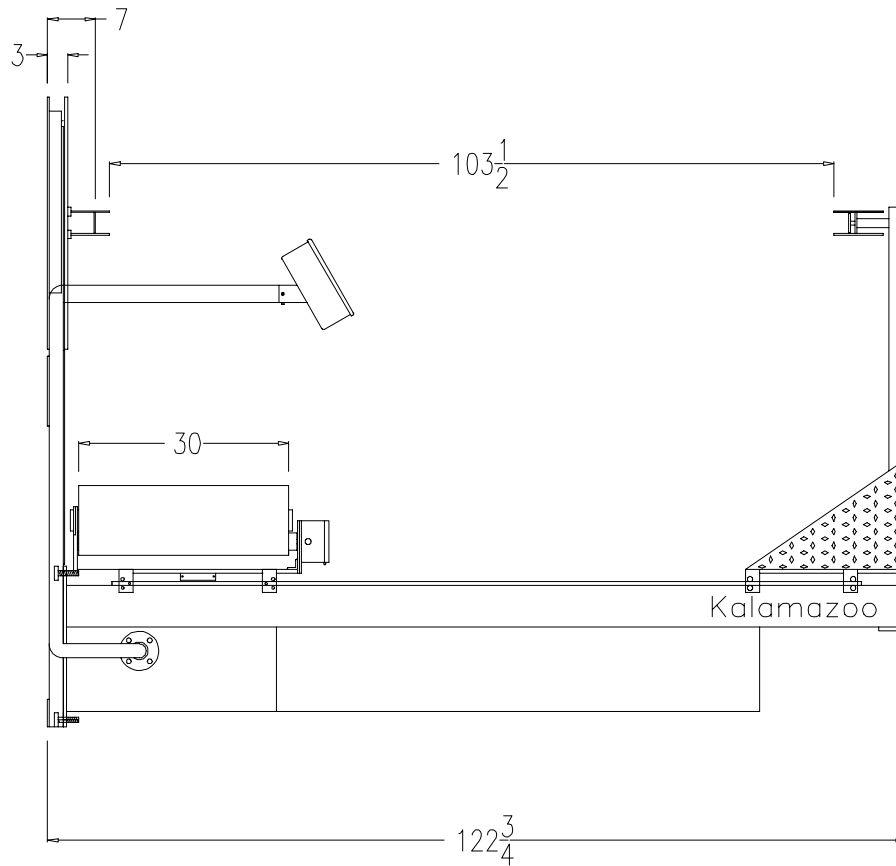

MAXIMUM WINDOW/PANEL HEIGHT 96"
MAXIMUM WINDOW/PANEL WIDTH 72"

Kalamazoo
Packaging
Systems, inc.
Grand Rapids, Michigan

Name: 939 WINDOW WRAPPER w/ 36" DISC

Dwg.No.: Q939-M36

Date: 03/03/06

Rev. Date: 09/26/06

Tolerance: 0.040"

Drawn By: Ty Ferris

Rev. By.