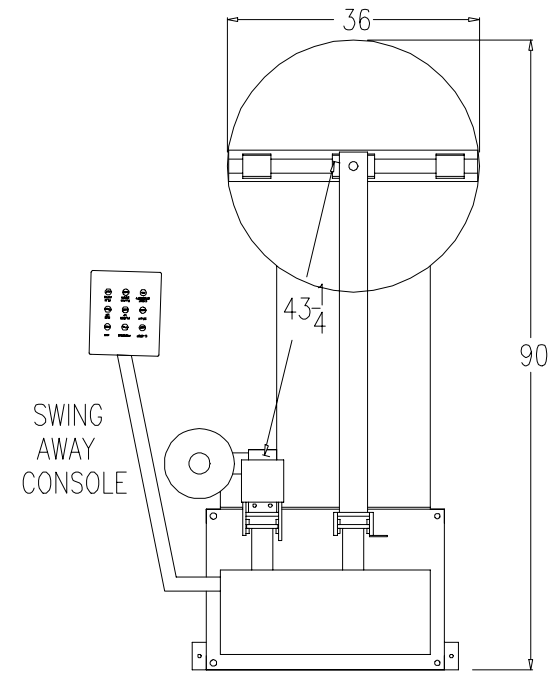

MAXIMUM WINDOW/PANEL HEIGHT 96"
MAXIMUM WINDOW/PANEL WIDTH 72"

Kalamazoo
Packaging
Systems, inc.
Grand Rapids, Michigan

Name: 939 WINDOW WRAPPER w/ 36" DISC

Dwg.No.: Q939-M36

Date: 03/03/06

Rev. Date: 09/26/06

Tolerance: 0.040"

Drawn By: Ty Ferris

Rev. By.